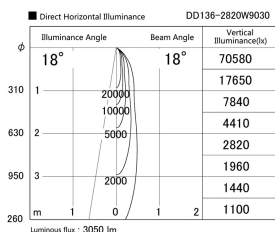

Item no. DD136-2820W9030

Series Name: Cledy versa R-G (DD136)

Installation	Recessed mount
Type	Cledy versa R-G (DD136)
Fixture wattage	28W
Beam angle	18 deg
Color Temp.	3000K
CRI	Ra>90
Luminous	3049 lm
Body	Die-cast aluminum alloy
Body finish	N/A
Trim finish	White
Reflector finish	N/A
IP Rate	IP20
Light source	COB module
Input Voltage	AC220~240V
Dimming Type	Non-Dimmable
Certificate	CE, CCC
Cut Hole	100mm