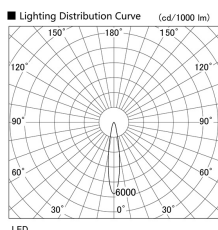

Item no. DD136-2820W9030

Series Name: Cledy versa R-G (DD136)

Installation	Recessed mount
Type	Cledy versa R-G (DD136)
Fixture wattage	28W
Beam angle	18 deg
Color Temp.	3000K
CRI	Ra>90
Luminous	3049 lm
Body	Die-cast aluminum alloy
Body finish	N/A
Trim finish	White
Reflector finish	N/A
IP Rate	IP20
Light source	COB module
Input Voltage	AC220~240V
Dimming Type	Non-Dimmable
Certificate	CE, CCC
Cut Hole	100mm