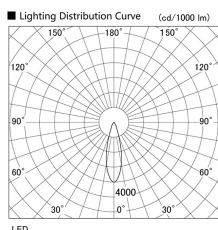

Item no. DD136-2830W9030

Series Name: Cledy versa R-G (DD136)

Installation	Recessed mount
Type	Cledy versa R-G (DD136)
Fixture wattage	28W
Beam angle	28 deg
Color Temp.	3000K
CRI	Ra>90
Luminous	3076 lm
Body	Die-cast aluminum alloy
Body finish	N/A
Trim finish	White
Reflector finish	N/A
IP Rate	IP20
Light source	COB module
Input Voltage	AC220~240V
Dimming Type	Non-Dimmable
Certificate	CE, CCC
Cut Hole	100mm