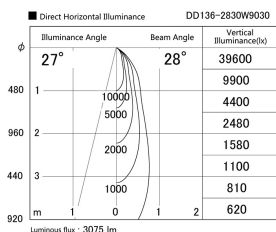

Item no. DD136-2830W9030

Series Name: Cledy versa R-G (DD136)

Installation	Recessed mount
Type	Cledy versa R-G (DD136)
Fixture wattage	28W
Beam angle	28 deg
Color Temp.	3000K
CRI	Ra>90
Luminous	3076 lm
Body	Die-cast aluminum alloy
Body finish	N/A
Trim finish	White
Reflector finish	N/A
IP Rate	IP20
Light source	COB module
Input Voltage	AC220~240V
Dimming Type	Non-Dimmable
Certificate	CE, CCC
Cut Hole	100mm