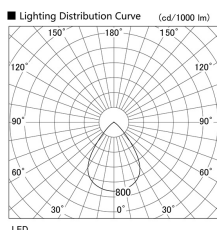

Item no. DD136-2860W9030

Series Name: Cledy versa R-G (DD136)

Installation	Recessed mount
Type	Cledy versa R-G (DD136)
Fixture wattage	28W
Beam angle	74 deg
Color Temp.	3000K
CRI	Ra>90
Luminous	2930 lm
Body	Die-cast aluminum alloy
Body finish	N/A
Trim finish	White
Reflector finish	N/A
IP Rate	IP20
Light source	COB module
Input Voltage	AC220~240V
Dimming Type	Non-Dimmable
Certificate	CE, CCC
Cut Hole	100mm