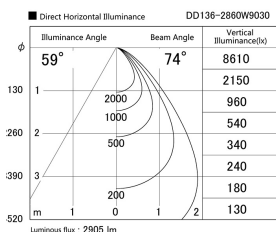

Item no. DD136-2860W9030

Series Name: Cledy versa R-G (DD136)

Installation	Recessed mount
Type	Cledy versa R-G (DD136)
Fixture wattage	28W
Beam angle	74 deg
Color Temp.	3000K
CRI	Ra>90
Luminous	2930 lm
Body	Die-cast aluminum alloy
Body finish	N/A
Trim finish	White
Reflector finish	N/A
IP Rate	IP20
Light source	COB module
Input Voltage	AC220~240V
Dimming Type	Non-Dimmable
Certificate	CE, CCC
Cut Hole	100mm