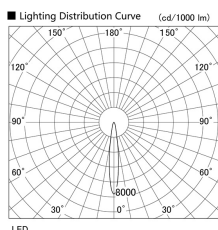

Item no. DD136-2615W9030

Series Name: Cledy versa R-G (DD136)

Installation	Recessed mount
Type	Cledy versa R-G (DD136)
Fixture wattage	23W
Beam angle	15 deg
Color Temp.	3000K
CRI	Ra>90
Luminous	2654 lm
Body	Die-cast aluminum alloy
Body finish	N/A
Trim finish	White
Reflector finish	N/A
IP Rate	IP20
Light source	COB module
Input Voltage	AC220~240V
Dimming Type	Non-Dimmable
Certificate	CE, CCC
Cut Hole	100mm