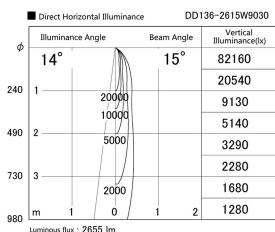

Item no. DD136-2615W9030

Series Name: Cledy versa R-G (DD136)

Installation	Recessed mount
Type	Cledy versa R-G (DD136)
Fixture wattage	23W
Beam angle	15 deg
Color Temp.	3000K
CRI	Ra>90
Luminous	2654 lm
Body	Die-cast aluminum alloy
Body finish	N/A
Trim finish	White
Reflector finish	N/A
IP Rate	IP20
Light source	COB module
Input Voltage	AC220~240V
Dimming Type	Non-Dimmable
Certificate	CE, CCC
Cut Hole	100mm