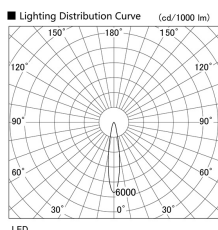

Item no. DD136-2620W9030

Series Name: Cledy versa R-G (DD136)

Installation	Recessed mount
Type	Cledy versa R-G (DD136)
Fixture wattage	23W
Beam angle	18 deg
Color Temp.	3000K
CRI	Ra>90
Luminous	2683 lm
Body	Die-cast aluminum alloy
Body finish	N/A
Trim finish	White
Reflector finish	N/A
IP Rate	IP20
Light source	COB module
Input Voltage	AC220~240V
Dimming Type	Non-Dimmable
Certificate	CE, CCC
Cut Hole	100mm