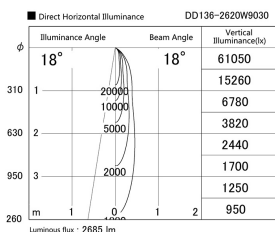

Item no. DD136-2620W9030

Series Name: Cledy versa R-G (DD136)

Installation	Recessed mount
Type	Cledy versa R-G (DD136)
Fixture wattage	23W
Beam angle	18 deg
Color Temp.	3000K
CRI	Ra>90
Luminous	2683 lm
Body	Die-cast aluminum alloy
Body finish	N/A
Trim finish	White
Reflector finish	N/A
IP Rate	IP20
Light source	COB module
Input Voltage	AC220~240V
Dimming Type	Non-Dimmable
Certificate	CE, CCC
Cut Hole	100mm