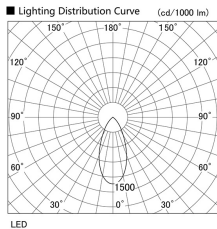

Item no. DD136-2640W9030

Series Name: Cledy versa R-G (DD136)

Installation	Recessed mount
Type	Cledy versa R-G (DD136)
Fixture wattage	23W
Beam angle	46 deg
Color Temp.	3000K
CRI	Ra>90
Luminous	2509 lm
Body	Die-cast aluminum alloy
Body finish	N/A
Trim finish	White
Reflector finish	N/A
IP Rate	IP20
Light source	COB module
Input Voltage	AC220~240V
Dimming Type	Non-Dimmable
Certificate	CE, CCC
Cut Hole	100mm