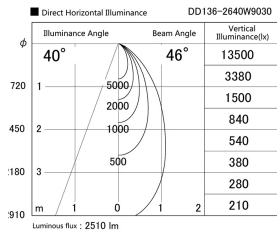

Item no. DD136-2640W9030

Series Name: Cledy versa R-G (DD136)

Installation	Recessed mount
Type	Cledy versa R-G (DD136)
Fixture wattage	23W
Beam angle	46 deg
Color Temp.	3000K
CRI	Ra>90
Luminous	2509 lm
Body	Die-cast aluminum alloy
Body finish	N/A
Trim finish	White
Reflector finish	N/A
IP Rate	IP20
Light source	COB module
Input Voltage	AC220~240V
Dimming Type	Non-Dimmable
Certificate	CE, CCC
Cut Hole	100mm