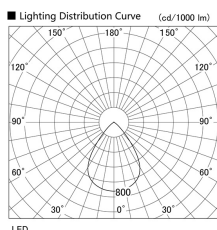

Item no. DD136-2660W9030

Series Name: Cledy versa R-G (DD136)

|                  |                         |
|------------------|-------------------------|
| Installation     | Recessed mount          |
| Type             | Cledy versa R-G (DD136) |
| Fixture wattage  | 23W                     |
| Beam angle       | 74 deg                  |
| Color Temp.      | 3000K                   |
| CRI              | Ra>90                   |
| Luminous         | 2525 lm                 |
| Body             | Die-cast aluminum alloy |
| Body finish      | N/A                     |
| Trim finish      | White                   |
| Reflector finish | N/A                     |
| IP Rate          | IP20                    |
| Light source     | COB module              |
| Input Voltage    | AC220~240V              |
| Dimming Type     | Non-Dimmable            |
| Certificate      | CE, CCC                 |
| Cut Hole         | 100mm                   |