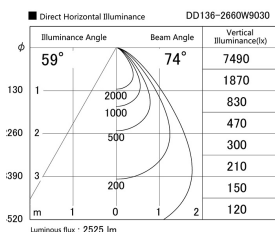

Item no. DD136-2660W9030

Series Name: Cledy versa R-G (DD136)

|                  |                         |
|------------------|-------------------------|
| Installation     | Recessed mount          |
| Type             | Cledy versa R-G (DD136) |
| Fixture wattage  | 23W                     |
| Beam angle       | 74 deg                  |
| Color Temp.      | 3000K                   |
| CRI              | Ra>90                   |
| Luminous         | 2525 lm                 |
| Body             | Die-cast aluminum alloy |
| Body finish      | N/A                     |
| Trim finish      | White                   |
| Reflector finish | N/A                     |
| IP Rate          | IP20                    |
| Light source     | COB module              |
| Input Voltage    | AC220~240V              |
| Dimming Type     | Non-Dimmable            |
| Certificate      | CE, CCC                 |
| Cut Hole         | 100mm                   |