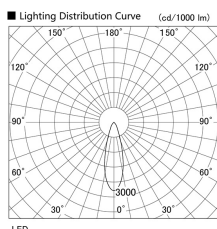

Item no. DD136-2530W9030

Series Name: Cledy versa R-G (DD136)

Installation	Recessed mount
Type	Cledy versa R-G (DD136)
Fixture wattage	23W
Beam angle	30 deg
Color Temp.	3000K
CRI	Ra>90
Luminous	2472 lm
Body	Die-cast aluminum alloy
Body finish	N/A
Trim finish	White
Reflector finish	N/A
IP Rate	IP20
Light source	COB module
Input Voltage	AC220~240V
Dimming Type	Non-Dimmable
Certificate	CE, CCC
Cut Hole	100mm