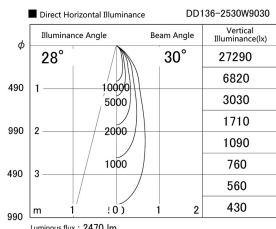

Item no. DD136-2530W9030

Series Name: Cledy versa R-G (DD136)

Installation	Recessed mount
Type	Cledy versa R-G (DD136)
Fixture wattage	23W
Beam angle	30 deg
Color Temp.	3000K
CRI	Ra>90
Luminous	2472 lm
Body	Die-cast aluminum alloy
Body finish	N/A
Trim finish	White
Reflector finish	N/A
IP Rate	IP20
Light source	COB module
Input Voltage	AC220~240V
Dimming Type	Non-Dimmable
Certificate	CE, CCC
Cut Hole	100mm