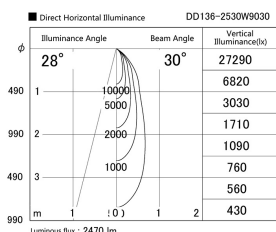

Item no. DD136-2530W9030

Series Name: Cledy versa R-G (DD136)

Installation	Recessed mount
Type	
Fixture wattage	23W
Beam angle	30 deg
Color Temp.	3000K
CRI	Ra>90
Luminous	2472 lm
Body	Die-cast aluminum alloy
Body finish	N/A
Trim finish	White
Reflector finish	N/A
IP Rate	IP20
Light source	COB module
Input Voltage	AC220~240V
Dimming Type	Non-Dimmable
Certificate	CE, CCC
Cut Hole	100mm