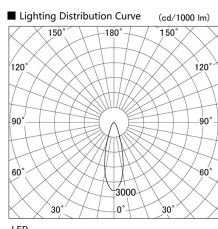

Item no. DD136-2530W9030

Series Name: Cledy versa R-G (DD136)

Installation	Recessed mount
Type	
Fixture wattage	23W
Beam angle	30 deg
Color Temp.	3000K
CRI	Ra>90
Luminous	2472 lm
Body	Die-cast aluminum alloy
Body finish	N/A
Trim finish	White
Reflector finish	N/A
IP Rate	IP20
Light source	COB module
Input Voltage	AC220~240V
Dimming Type	Non-Dimmable
Certificate	CE, CCC
Cut Hole	100mm