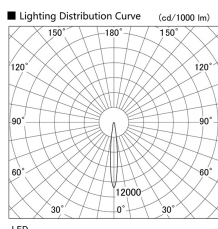

Item no. DD136-2015W9030

Series Name: Cledy versa R-G (DD136)

Installation	Recessed mount
Type	Cledy versa R-G (DD136)
Fixture wattage	20W
Beam angle	12 deg
Color Temp.	3000K
CRI	Ra>90
Luminous	1999 lm
Body	Die-cast aluminum alloy
Body finish	N/A
Trim finish	White
Reflector finish	N/A
IP Rate	IP20
Light source	COB module
Input Voltage	AC220~240V
Dimming Type	Non-Dimmable
Certificate	CE, CCC
Cut Hole	100mm