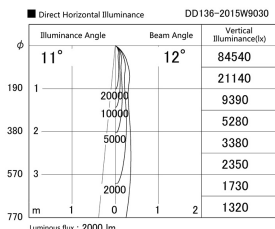

Item no. DD136-2015W9030

Series Name: Cledy versa R-G (DD136)

Installation	Recessed mount
Type	Cledy versa R-G (DD136)
Fixture wattage	20W
Beam angle	12 deg
Color Temp.	3000K
CRI	Ra>90
Luminous	1999 lm
Body	Die-cast aluminum alloy
Body finish	N/A
Trim finish	White
Reflector finish	N/A
IP Rate	IP20
Light source	COB module
Input Voltage	AC220~240V
Dimming Type	Non-Dimmable
Certificate	CE, CCC
Cut Hole	100mm