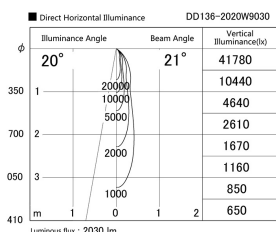

Item no. DD136-2020W9030

Series Name: Cledy versa R-G (DD136)

Installation	Recessed mount
Type	Cledy versa R-G (DD136)
Fixture wattage	20W
Beam angle	21 deg
Color Temp.	3000K
CRI	Ra>90
Luminous	2032 lm
Body	Die-cast aluminum alloy
Body finish	N/A
Trim finish	White
Reflector finish	N/A
IP Rate	IP20
Light source	COB module
Input Voltage	AC220~240V
Dimming Type	Non-Dimmable
Certificate	CE, CCC
Cut Hole	100mm