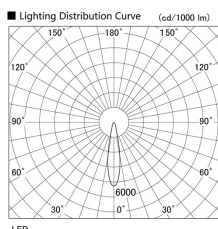

Item no. DD136-2020W9030

Series Name: Cledy versa R-G (DD136)

Installation	Recessed mount
Type	Cledy versa R-G (DD136)
Fixture wattage	20W
Beam angle	21 deg
Color Temp.	3000K
CRI	Ra>90
Luminous	2032 lm
Body	Die-cast aluminum alloy
Body finish	N/A
Trim finish	White
Reflector finish	N/A
IP Rate	IP20
Light source	COB module
Input Voltage	AC220~240V
Dimming Type	Non-Dimmable
Certificate	CE, CCC
Cut Hole	100mm