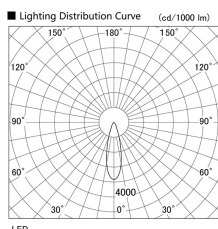

Item no. DD136-2030W9030

Series Name: Cledy versa R-G (DD136)

Installation	Recessed mount
Type	
Fixture wattage	20W
Beam angle	29 deg
Color Temp.	3000K
CRI	Ra>90
Luminous	2013 lm
Body	Die-cast aluminum alloy
Body finish	N/A
Trim finish	White
Reflector finish	N/A
IP Rate	IP20
Light source	COB module
Input Voltage	AC220~240V
Dimming Type	Non-Dimmable
Certificate	CE, CCC
Cut Hole	100mm