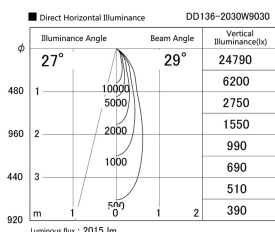

Item no. DD136-2030W9030

Series Name: Cledy versa R-G (DD136)

Installation	Recessed mount
Type	Cledy versa R-G (DD136)
Fixture wattage	20W
Beam angle	29 deg
Color Temp.	3000K
CRI	Ra>90
Luminous	2013 lm
Body	Die-cast aluminum alloy
Body finish	N/A
Trim finish	White
Reflector finish	N/A
IP Rate	IP20
Light source	COB module
Input Voltage	AC220~240V
Dimming Type	Non-Dimmable
Certificate	CE, CCC
Cut Hole	100mm