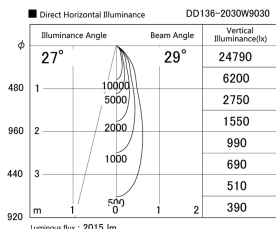

Item no. DD136-2030W9030

Series Name: Cledy versa R-G (DD136)

Installation	Recessed mount
Type	
Fixture wattage	20W
Beam angle	29 deg
Color Temp.	3000K
CRI	Ra>90
Luminous	2013 lm
Body	Die-cast aluminum alloy
Body finish	N/A
Trim finish	White
Reflector finish	N/A
IP Rate	IP20
Light source	COB module
Input Voltage	AC220~240V
Dimming Type	Non-Dimmable
Certificate	CE, CCC
Cut Hole	100mm