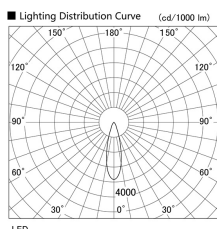

Item no. DD136-2030W9030

Series Name: Cledy versa R-G (DD136)

Installation	Recessed mount
Type	Cledy versa R-G (DD136)
Fixture wattage	20W
Beam angle	29 deg
Color Temp.	3000K
CRI	Ra>90
Luminous	2013 lm
Body	Die-cast aluminum alloy
Body finish	N/A
Trim finish	White
Reflector finish	N/A
IP Rate	IP20
Light source	COB module
Input Voltage	AC220~240V
Dimming Type	Non-Dimmable
Certificate	CE, CCC
Cut Hole	100mm