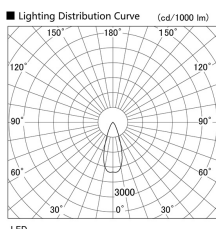

Item no. DD136-2040W9030

Series Name: Cledy versa R-G (DD136)

Installation	Recessed mount
Type	Cledy versa R-G (DD136)
Fixture wattage	20W
Beam angle	38 deg
Color Temp.	3000K
CRI	Ra>90
Luminous	1957 lm
Body	Die-cast aluminum alloy
Body finish	N/A
Trim finish	White
Reflector finish	N/A
IP Rate	IP20
Light source	COB module
Input Voltage	AC220~240V
Dimming Type	Non-Dimmable
Certificate	CE, CCC
Cut Hole	100mm