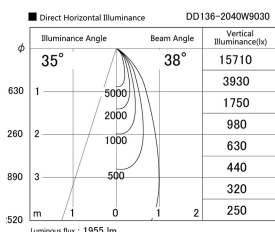

Item no. DD136-2040W9030

Series Name: Cledy versa R-G (DD136)

Installation	Recessed mount
Type	Cledy versa R-G (DD136)
Fixture wattage	20W
Beam angle	38 deg
Color Temp.	3000K
CRI	Ra>90
Luminous	1957 lm
Body	Die-cast aluminum alloy
Body finish	N/A
Trim finish	White
Reflector finish	N/A
IP Rate	IP20
Light source	COB module
Input Voltage	AC220~240V
Dimming Type	Non-Dimmable
Certificate	CE, CCC
Cut Hole	100mm