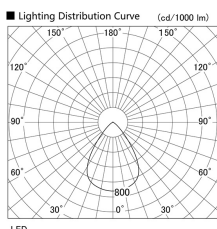

Item no. DD136-2060W9030

Series Name: Cledy versa R-G (DD136)

Installation	Recessed mount
Type	Cledy versa R-G (DD136)
Fixture wattage	20W
Beam angle	72 deg
Color Temp.	3000K
CRI	Ra>90
Luminous	1714 lm
Body	Die-cast aluminum alloy
Body finish	N/A
Trim finish	White
Reflector finish	N/A
IP Rate	IP20
Light source	COB module
Input Voltage	AC220~240V
Dimming Type	Non-Dimmable
Certificate	CE, CCC
Cut Hole	100mm