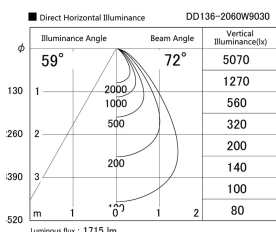

Item no. DD136-2060W9030

Series Name: Cledy versa R-G (DD136)

Installation	Recessed mount
Type	Cledy versa R-G (DD136)
Fixture wattage	20W
Beam angle	72 deg
Color Temp.	3000K
CRI	Ra>90
Luminous	1714 lm
Body	Die-cast aluminum alloy
Body finish	N/A
Trim finish	White
Reflector finish	N/A
IP Rate	IP20
Light source	COB module
Input Voltage	AC220~240V
Dimming Type	Non-Dimmable
Certificate	CE, CCC
Cut Hole	100mm