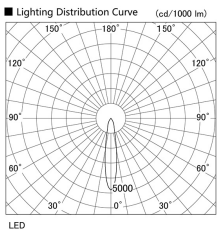

Item no. DD136-1120W9030

Series Name: Cledy versa R-G (DD136)

Installation	Recessed mount
Type	Cledy versa R-G (DD136)
Fixture wattage	10.5W
Beam angle	18 deg
Color Temp.	3000K
CRI	Ra>90
Luminous	963 lm
Body	Die-cast aluminum alloy
Body finish	N/A
Trim finish	White
Reflector finish	N/A
IP Rate	IP20
Light source	COB module
Input Voltage	AC220~240V
Dimming Type	Non-Dimmable
Certificate	CE, CCC
Cut Hole	100mm