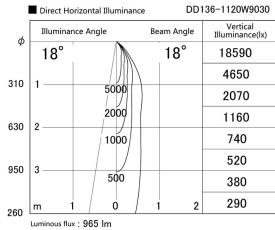

Item no. DD136-1120W9030

Series Name: Cledy versa R-G (DD136)

Installation	Recessed mount
Type	Cledy versa R-G (DD136)
Fixture wattage	10.5W
Beam angle	18 deg
Color Temp.	3000K
CRI	Ra>90
Luminous	963 lm
Body	Die-cast aluminum alloy
Body finish	N/A
Trim finish	White
Reflector finish	N/A
IP Rate	IP20
Light source	COB module
Input Voltage	AC220~240V
Dimming Type	Non-Dimmable
Certificate	CE, CCC
Cut Hole	100mm