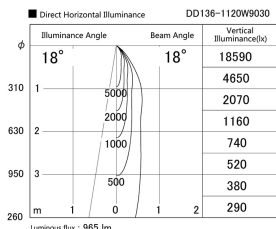

Item no. DD136-1120W9030

Series Name: Cledy versa R-G (DD136)

Installation	Recessed mount
Type	
Fixture wattage	10.5W
Beam angle	18 deg
Color Temp.	3000K
CRI	Ra>90
Luminous	963 lm
Body	Die-cast aluminum alloy
Body finish	N/A
Trim finish	White
Reflector finish	N/A
IP Rate	IP20
Light source	COB module
Input Voltage	AC220~240V
Dimming Type	Non-Dimmable
Certificate	CE, CCC
Cut Hole	100mm