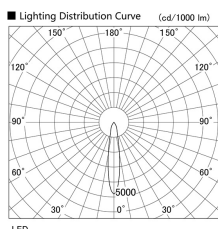

Item no. DD136-1120W9030

Series Name: Cledy versa R-G (DD136)

Installation	Recessed mount
Type	
Fixture wattage	10.5W
Beam angle	18 deg
Color Temp.	3000K
CRI	Ra>90
Luminous	963 lm
Body	Die-cast aluminum alloy
Body finish	N/A
Trim finish	White
Reflector finish	N/A
IP Rate	IP20
Light source	COB module
Input Voltage	AC220~240V
Dimming Type	Non-Dimmable
Certificate	CE, CCC
Cut Hole	100mm