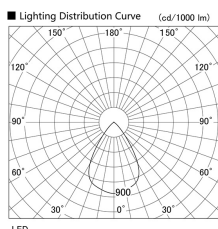

Item no. DD136-1160W9030

Series Name: Cledy versa R-G (DD136)

Installation	Recessed mount
Type	
Fixture wattage	10.5W
Beam angle	68 deg
Color Temp.	3000K
CRI	Ra>90
Luminous	895 lm
Body	Die-cast aluminum alloy
Body finish	N/A
Trim finish	White
Reflector finish	N/A
IP Rate	IP20
Light source	COB module
Input Voltage	AC220~240V
Dimming Type	Non-Dimmable
Certificate	CE, CCC
Cut Hole	100mm