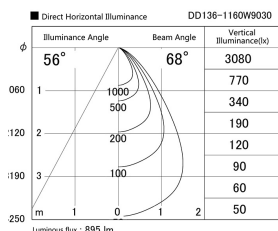

Item no. DD136-1160W9030

Series Name: Cledy versa R-G (DD136)

Installation	Recessed mount
Type	Cledy versa R-G (DD136)
Fixture wattage	10.5W
Beam angle	68 deg
Color Temp.	3000K
CRI	Ra>90
Luminous	895 lm
Body	Die-cast aluminum alloy
Body finish	N/A
Trim finish	White
Reflector finish	N/A
IP Rate	IP20
Light source	COB module
Input Voltage	AC220~240V
Dimming Type	Non-Dimmable
Certificate	CE, CCC
Cut Hole	100mm