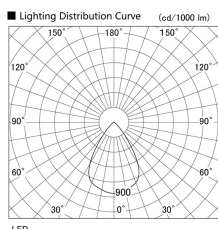

Item no. DD136-1160W9030

Series Name: Cledy versa R-G (DD136)

Installation	Recessed mount
Type	Cledy versa R-G (DD136)
Fixture wattage	10.5W
Beam angle	68 deg
Color Temp.	3000K
CRI	Ra>90
Luminous	895 lm
Body	Die-cast aluminum alloy
Body finish	N/A
Trim finish	White
Reflector finish	N/A
IP Rate	IP20
Light source	COB module
Input Voltage	AC220~240V
Dimming Type	Non-Dimmable
Certificate	CE, CCC
Cut Hole	100mm