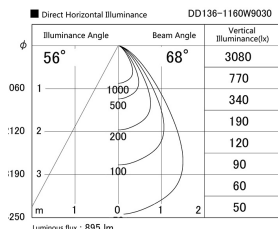

Item no. DD136-1160W9030

Series Name: Cledy versa R-G (DD136)

Installation	Recessed mount
Type	
Fixture wattage	10.5W
Beam angle	68 deg
Color Temp.	3000K
CRI	Ra>90
Luminous	895 lm
Body	Die-cast aluminum alloy
Body finish	N/A
Trim finish	White
Reflector finish	N/A
IP Rate	IP20
Light source	COB module
Input Voltage	AC220~240V
Dimming Type	Non-Dimmable
Certificate	CE, CCC
Cut Hole	100mm