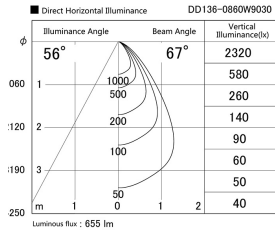

Item no. DD136-0860W9030

Series Name: Cledy versa R-G (DD136)

Installation	Recessed mount
Type	Cledy versa R-G (DD136)
Fixture wattage	7.5W
Beam angle	63 deg
Color Temp.	3000K
CRI	Ra>90
Luminous	571 lm
Body	Die-cast aluminum alloy
Body finish	N/A
Trim finish	White
Reflector finish	N/A
IP Rate	IP20
Light source	COB module
Input Voltage	AC220~240V
Dimming Type	Non-Dimmable
Certificate	CE, CCC
Cut Hole	100mm