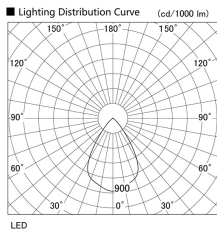

Item no. DD136-0860W9030

Series Name: Cledy versa R-G (DD136)

Installation	Recessed mount
Type	Cledy versa R-G (DD136)
Fixture wattage	7.5W
Beam angle	63 deg
Color Temp.	3000K
CRI	Ra>90
Luminous	571 lm
Body	Die-cast aluminum alloy
Body finish	N/A
Trim finish	White
Reflector finish	N/A
IP Rate	IP20
Light source	COB module
Input Voltage	AC220~240V
Dimming Type	Non-Dimmable
Certificate	CE, CCC
Cut Hole	100mm