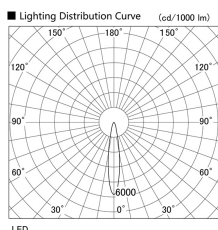

Item no. DD136-3520W9035

Series Name: Cledy versa R-G (DD136)

Installation	Recessed mount
Type	Cledy versa R-G (DD136)
Fixture wattage	36W
Beam angle	18 deg
Color Temp.	3500K
CRI	Ra>90
Luminous	3726 lm
Body	Die-cast aluminum alloy
Body finish	N/A
Trim finish	White
Reflector finish	N/A
IP Rate	IP20
Light source	COB module
Input Voltage	AC220~240V
Dimming Type	Non-Dimmable
Certificate	CE, CCC
Cut Hole	100mm