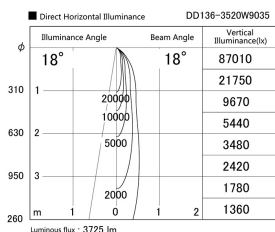

Item no. DD136-3520W9035

Series Name: Cledy versa R-G (DD136)

Installation	Recessed mount
Type	Cledy versa R-G (DD136)
Fixture wattage	36W
Beam angle	18 deg
Color Temp.	3500K
CRI	Ra>90
Luminous	3726 lm
Body	Die-cast aluminum alloy
Body finish	N/A
Trim finish	White
Reflector finish	N/A
IP Rate	IP20
Light source	COB module
Input Voltage	AC220~240V
Dimming Type	Non-Dimmable
Certificate	CE, CCC
Cut Hole	100mm