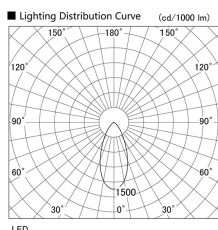

Item no. DD136-3540W9035

Series Name: Cledy versa R-G (DD136)

Installation	Recessed mount
Type	Cledy versa R-G (DD136)
Fixture wattage	36W
Beam angle	46 deg
Color Temp.	3500K
CRI	Ra>90
Luminous	3510 lm
Body	Die-cast aluminum alloy
Body finish	N/A
Trim finish	White
Reflector finish	N/A
IP Rate	IP20
Light source	COB module
Input Voltage	AC220~240V
Dimming Type	Non-Dimmable
Certificate	CE, CCC
Cut Hole	100mm