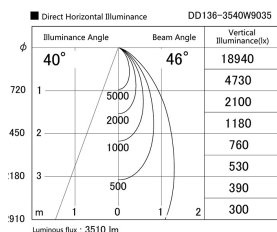

Item no. DD136-3540W9035

Series Name: Cledy versa R-G (DD136)

Installation	Recessed mount
Type	Cledy versa R-G (DD136)
Fixture wattage	36W
Beam angle	46 deg
Color Temp.	3500K
CRI	Ra>90
Luminous	3510 lm
Body	Die-cast aluminum alloy
Body finish	N/A
Trim finish	White
Reflector finish	N/A
IP Rate	IP20
Light source	COB module
Input Voltage	AC220~240V
Dimming Type	Non-Dimmable
Certificate	CE, CCC
Cut Hole	100mm