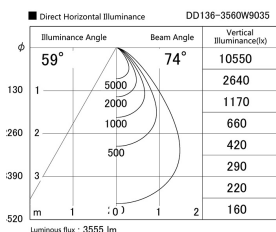

Item no. DD136-3560W9035

Series Name: Cledy versa R-G (DD136)

Installation	Recessed mount
Type	Cledy versa R-G (DD136)
Fixture wattage	36W
Beam angle	74 deg
Color Temp.	3500K
CRI	Ra>90
Luminous	3557 lm
Body	Die-cast aluminum alloy
Body finish	N/A
Trim finish	White
Reflector finish	N/A
IP Rate	IP20
Light source	COB module
Input Voltage	AC220~240V
Dimming Type	Non-Dimmable
Certificate	CE, CCC
Cut Hole	100mm