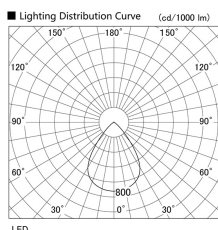

Item no. DD136-3560W9035

Series Name: Cledy versa R-G (DD136)

Installation	Recessed mount
Type	Cledy versa R-G (DD136)
Fixture wattage	36W
Beam angle	74 deg
Color Temp.	3500K
CRI	Ra>90
Luminous	3557 lm
Body	Die-cast aluminum alloy
Body finish	N/A
Trim finish	White
Reflector finish	N/A
IP Rate	IP20
Light source	COB module
Input Voltage	AC220~240V
Dimming Type	Non-Dimmable
Certificate	CE, CCC
Cut Hole	100mm