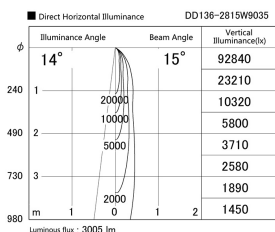

Item no. DD136-2815W9035

Series Name: Cledy versa R-G (DD136)

Installation	Recessed mount
Type	Cledy versa R-G (DD136)
Fixture wattage	28W
Beam angle	15 deg
Color Temp.	3500K
CRI	Ra>90
Luminous	3007 lm
Body	Die-cast aluminum alloy
Body finish	N/A
Trim finish	White
Reflector finish	N/A
IP Rate	IP20
Light source	COB module
Input Voltage	AC220~240V
Dimming Type	Non-Dimmable
Certificate	CE, CCC
Cut Hole	100mm