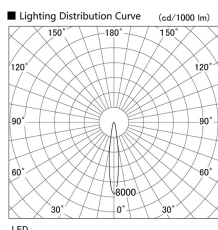

Item no. DD136-2815W9035

Series Name: Cledy versa R-G (DD136)

Installation	Recessed mount
Type	Cledy versa R-G (DD136)
Fixture wattage	28W
Beam angle	15 deg
Color Temp.	3500K
CRI	Ra>90
Luminous	3007 lm
Body	Die-cast aluminum alloy
Body finish	N/A
Trim finish	White
Reflector finish	N/A
IP Rate	IP20
Light source	COB module
Input Voltage	AC220~240V
Dimming Type	Non-Dimmable
Certificate	CE, CCC
Cut Hole	100mm