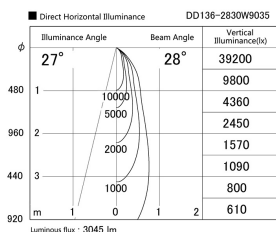

Item no. DD136-2830W9035

Series Name: Cledy versa R-G (DD136)

Installation	Recessed mount
Type	Cledy versa R-G (DD136)
Fixture wattage	28W
Beam angle	28 deg
Color Temp.	3500K
CRI	Ra>90
Luminous	3045 lm
Body	Die-cast aluminum alloy
Body finish	N/A
Trim finish	White
Reflector finish	N/A
IP Rate	IP20
Light source	COB module
Input Voltage	AC220~240V
Dimming Type	Non-Dimmable
Certificate	CE, CCC
Cut Hole	100mm