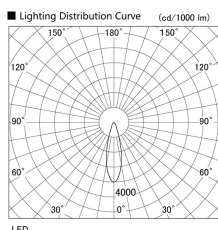

Item no. DD136-2830W9035

Series Name: Cledy versa R-G (DD136)

Installation	Recessed mount
Type	Cledy versa R-G (DD136)
Fixture wattage	28W
Beam angle	28 deg
Color Temp.	3500K
CRI	Ra>90
Luminous	3045 lm
Body	Die-cast aluminum alloy
Body finish	N/A
Trim finish	White
Reflector finish	N/A
IP Rate	IP20
Light source	COB module
Input Voltage	AC220~240V
Dimming Type	Non-Dimmable
Certificate	CE, CCC
Cut Hole	100mm