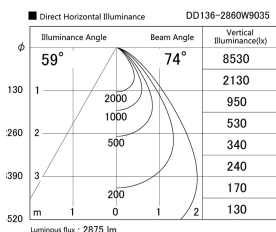

Item no. DD136-2860W9035

Series Name: Cledy versa R-G (DD136)

Installation	Recessed mount
Type	Cledy versa R-G (DD136)
Fixture wattage	28W
Beam angle	74 deg
Color Temp.	3500K
CRI	Ra>90
Luminous	2874 lm
Body	Die-cast aluminum alloy
Body finish	N/A
Trim finish	White
Reflector finish	N/A
IP Rate	IP20
Light source	COB module
Input Voltage	AC220~240V
Dimming Type	Non-Dimmable
Certificate	CE, CCC
Cut Hole	150mm