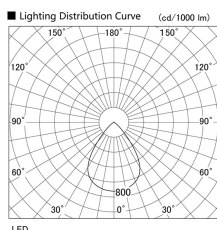

Item no. DD136-2860W9035

Series Name: Cledy versa R-G (DD136)

Installation	Recessed mount
Type	Cledy versa R-G (DD136)
Fixture wattage	28W
Beam angle	74 deg
Color Temp.	3500K
CRI	Ra>90
Luminous	2874 lm
Body	Die-cast aluminum alloy
Body finish	N/A
Trim finish	White
Reflector finish	N/A
IP Rate	IP20
Light source	COB module
Input Voltage	AC220~240V
Dimming Type	Non-Dimmable
Certificate	CE, CCC
Cut Hole	100mm