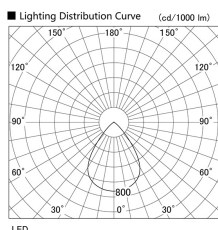

Item no. DD136-2860W9035

Series Name: Cledy versa R-G (DD136)

Installation	Recessed mount
Type	Cledy versa R-G (DD136)
Fixture wattage	28W
Beam angle	74 deg
Color Temp.	3500K
CRI	Ra>90
Luminous	2874 lm
Body	Die-cast aluminum alloy
Body finish	N/A
Trim finish	White
Reflector finish	N/A
IP Rate	IP20
Light source	COB module
Input Voltage	AC220~240V
Dimming Type	Non-Dimmable
Certificate	CE, CCC
Cut Hole	150mm