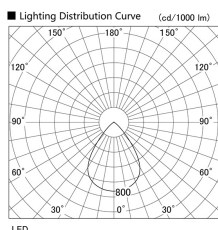

Item no. DD136-2860W9035

Series Name: Cledy versa R-G (DD136)

Installation	Recessed mount
Type	
Fixture wattage	28W
Beam angle	74 deg
Color Temp.	3500K
CRI	Ra>90
Luminous	2874 lm
Body	Die-cast aluminum alloy
Body finish	N/A
Trim finish	White
Reflector finish	N/A
IP Rate	IP20
Light source	COB module
Input Voltage	AC220~240V
Dimming Type	Non-Dimmable
Certificate	CE, CCC
Cut Hole	100mm