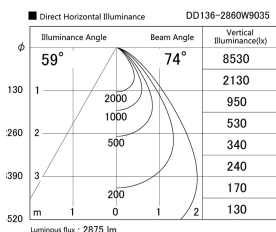

Item no. DD136-2860W9035

Series Name: Cledy versa R-G (DD136)

Installation	Recessed mount
Type	
Fixture wattage	28W
Beam angle	74 deg
Color Temp.	3500K
CRI	Ra>90
Luminous	2874 lm
Body	Die-cast aluminum alloy
Body finish	N/A
Trim finish	White
Reflector finish	N/A
IP Rate	IP20
Light source	COB module
Input Voltage	AC220~240V
Dimming Type	Non-Dimmable
Certificate	CE, CCC
Cut Hole	100mm