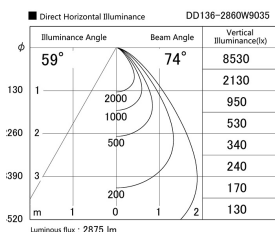

Item no. DD136-2860W9035

Series Name: Cledy versa R-G (DD136)

Installation	Recessed mount
Type	Cledy versa R-G (DD136)
Fixture wattage	28W
Beam angle	74 deg
Color Temp.	3500K
CRI	Ra>90
Luminous	2874 lm
Body	Die-cast aluminum alloy
Body finish	N/A
Trim finish	White
Reflector finish	N/A
IP Rate	IP20
Light source	COB module
Input Voltage	AC220~240V
Dimming Type	Non-Dimmable
Certificate	CE, CCC
Cut Hole	100mm