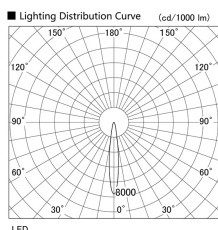

Item no. DD136-2615W9035

Series Name: Cledy versa R-G (DD136)

Installation	Recessed mount
Type	Cledy versa R-G (DD136)
Fixture wattage	23W
Beam angle	15 deg
Color Temp.	3500K
CRI	Ra>90
Luminous	2627 lm
Body	Die-cast aluminum alloy
Body finish	N/A
Trim finish	White
Reflector finish	N/A
IP Rate	IP20
Light source	COB module
Input Voltage	AC220~240V
Dimming Type	Non-Dimmable
Certificate	CE, CCC
Cut Hole	100mm