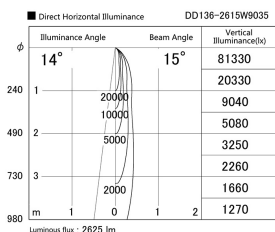

Item no. DD136-2615W9035

Series Name: Cledy versa R-G (DD136)

Installation	Recessed mount
Type	Cledy versa R-G (DD136)
Fixture wattage	23W
Beam angle	15 deg
Color Temp.	3500K
CRI	Ra>90
Luminous	2627 lm
Body	Die-cast aluminum alloy
Body finish	N/A
Trim finish	White
Reflector finish	N/A
IP Rate	IP20
Light source	COB module
Input Voltage	AC220~240V
Dimming Type	Non-Dimmable
Certificate	CE, CCC
Cut Hole	100mm