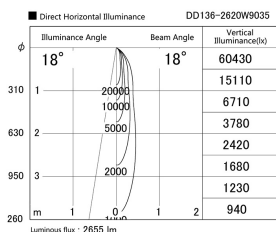

Item no. DD136-2620W9035

Series Name: Cledy versa R-G (DD136)

Installation	Recessed mount
Type	Cledy versa R-G (DD136)
Fixture wattage	23W
Beam angle	18 deg
Color Temp.	3500K
CRI	Ra>90
Luminous	2656 lm
Body	Die-cast aluminum alloy
Body finish	N/A
Trim finish	White
Reflector finish	N/A
IP Rate	IP20
Light source	COB module
Input Voltage	AC220~240V
Dimming Type	Non-Dimmable
Certificate	CE, CCC
Cut Hole	100mm