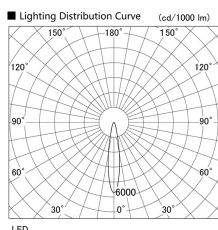

Item no. DD136-2620W9035

Series Name: Cledy versa R-G (DD136)

Installation	Recessed mount
Type	Cledy versa R-G (DD136)
Fixture wattage	23W
Beam angle	18 deg
Color Temp.	3500K
CRI	Ra>90
Luminous	2656 lm
Body	Die-cast aluminum alloy
Body finish	N/A
Trim finish	White
Reflector finish	N/A
IP Rate	IP20
Light source	COB module
Input Voltage	AC220~240V
Dimming Type	Non-Dimmable
Certificate	CE, CCC
Cut Hole	100mm