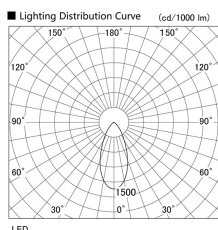

Item no. DD136-2640W9035

Series Name: Cledy versa R-G (DD136)

Installation	Recessed mount
Type	Cledy versa R-G (DD136)
Fixture wattage	23W
Beam angle	46 deg
Color Temp.	3500K
CRI	Ra>90
Luminous	2484 lm
Body	Die-cast aluminum alloy
Body finish	N/A
Trim finish	White
Reflector finish	N/A
IP Rate	IP20
Light source	COB module
Input Voltage	AC220~240V
Dimming Type	Non-Dimmable
Certificate	CE, CCC
Cut Hole	100mm