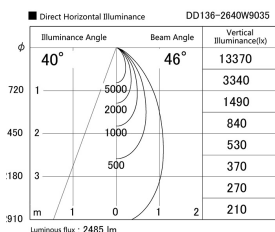

Item no. DD136-2640W9035

Series Name: Cledy versa R-G (DD136)

Installation	Recessed mount
Type	Cledy versa R-G (DD136)
Fixture wattage	23W
Beam angle	46 deg
Color Temp.	3500K
CRI	Ra>90
Luminous	2484 lm
Body	Die-cast aluminum alloy
Body finish	N/A
Trim finish	White
Reflector finish	N/A
IP Rate	IP20
Light source	COB module
Input Voltage	AC220~240V
Dimming Type	Non-Dimmable
Certificate	CE, CCC
Cut Hole	100mm