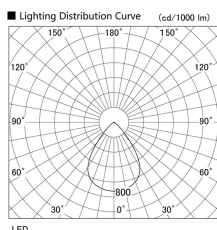

Item no. DD136-2660W9035

Series Name: Cledy versa R-G (DD136)

Installation	Recessed mount
Type	Cledy versa R-G (DD136)
Fixture wattage	23W
Beam angle	74 deg
Color Temp.	3500K
CRI	Ra>90
Luminous	2500 lm
Body	Die-cast aluminum alloy
Body finish	N/A
Trim finish	White
Reflector finish	N/A
IP Rate	IP20
Light source	COB module
Input Voltage	AC220~240V
Dimming Type	Non-Dimmable
Certificate	CE, CCC
Cut Hole	100mm