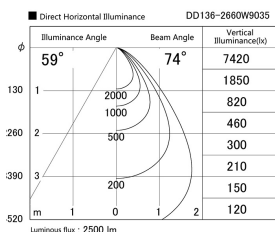

Item no. DD136-2660W9035

Series Name: Cledy versa R-G (DD136)

Installation	Recessed mount
Type	Cledy versa R-G (DD136)
Fixture wattage	23W
Beam angle	74 deg
Color Temp.	3500K
CRI	Ra>90
Luminous	2500 lm
Body	Die-cast aluminum alloy
Body finish	N/A
Trim finish	White
Reflector finish	N/A
IP Rate	IP20
Light source	COB module
Input Voltage	AC220~240V
Dimming Type	Non-Dimmable
Certificate	CE, CCC
Cut Hole	100mm