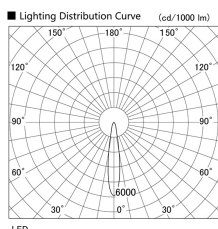

Item no. DD136-2515W9035

Series Name: Cledy versa R-G (DD136)

Installation	Recessed mount
Type	Cledy versa R-G (DD136)
Fixture wattage	23W
Beam angle	18 deg
Color Temp.	3500K
CRI	Ra>90
Luminous	2431 lm
Body	Die-cast aluminum alloy
Body finish	N/A
Trim finish	White
Reflector finish	N/A
IP Rate	IP20
Light source	COB module
Input Voltage	AC220~240V
Dimming Type	Non-Dimmable
Certificate	CE, CCC
Cut Hole	100mm