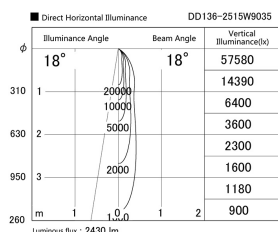

Item no. DD136-2515W9035

Series Name: Cledy versa R-G (DD136)

Installation	Recessed mount
Type	Cledy versa R-G (DD136)
Fixture wattage	23W
Beam angle	18 deg
Color Temp.	3500K
CRI	Ra>90
Luminous	2431 lm
Body	Die-cast aluminum alloy
Body finish	N/A
Trim finish	White
Reflector finish	N/A
IP Rate	IP20
Light source	COB module
Input Voltage	AC220~240V
Dimming Type	Non-Dimmable
Certificate	CE, CCC
Cut Hole	100mm