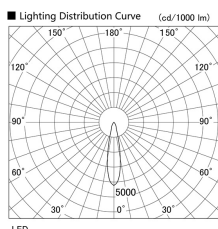

Item no. DD136-2520W9035

Series Name: Cledy versa R-G (DD136)

Installation	Recessed mount
Type	Cledy versa R-G (DD136)
Fixture wattage	23W
Beam angle	22 deg
Color Temp.	3500K
CRI	Ra>90
Luminous	2464 lm
Body	Die-cast aluminum alloy
Body finish	N/A
Trim finish	White
Reflector finish	N/A
IP Rate	IP20
Light source	COB module
Input Voltage	AC220~240V
Dimming Type	Non-Dimmable
Certificate	CE, CCC
Cut Hole	100mm