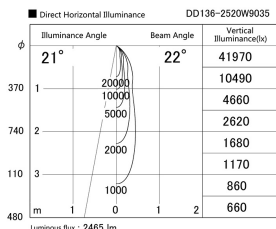

Item no. DD136-2520W9035

Series Name: Cledy versa R-G (DD136)

Installation	Recessed mount
Type	Cledy versa R-G (DD136)
Fixture wattage	23W
Beam angle	22 deg
Color Temp.	3500K
CRI	Ra>90
Luminous	2464 lm
Body	Die-cast aluminum alloy
Body finish	N/A
Trim finish	White
Reflector finish	N/A
IP Rate	IP20
Light source	COB module
Input Voltage	AC220~240V
Dimming Type	Non-Dimmable
Certificate	CE, CCC
Cut Hole	100mm