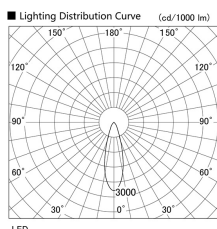

Item no. DD136-2530W9035

Series Name: Cledy versa R-G (DD136)

Installation	Recessed mount
Type	Cledy versa R-G (DD136)
Fixture wattage	23W
Beam angle	30 deg
Color Temp.	3500K
CRI	Ra>90
Luminous	2447 lm
Body	Die-cast aluminum alloy
Body finish	N/A
Trim finish	White
Reflector finish	N/A
IP Rate	IP20
Light source	COB module
Input Voltage	AC220~240V
Dimming Type	Non-Dimmable
Certificate	CE, CCC
Cut Hole	100mm