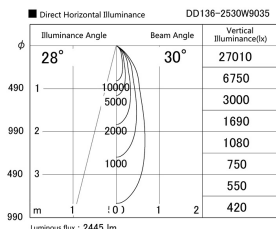

Item no. DD136-2530W9035

Series Name: Cledy versa R-G (DD136)

Installation	Recessed mount
Type	Cledy versa R-G (DD136)
Fixture wattage	23W
Beam angle	30 deg
Color Temp.	3500K
CRI	Ra>90
Luminous	2447 lm
Body	Die-cast aluminum alloy
Body finish	N/A
Trim finish	White
Reflector finish	N/A
IP Rate	IP20
Light source	COB module
Input Voltage	AC220~240V
Dimming Type	Non-Dimmable
Certificate	CE, CCC
Cut Hole	100mm