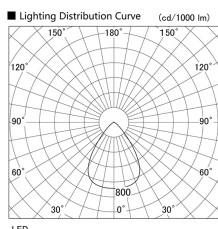

Item no. DD136-2560W9035

Series Name: Cledy versa R-G (DD136)

Installation	Recessed mount
Type	Cledy versa R-G (DD136)
Fixture wattage	23W
Beam angle	74 deg
Color Temp.	3500K
CRI	Ra>90
Luminous	2186 lm
Body	Die-cast aluminum alloy
Body finish	N/A
Trim finish	White
Reflector finish	N/A
IP Rate	IP20
Light source	COB module
Input Voltage	AC220~240V
Dimming Type	Non-Dimmable
Certificate	CE, CCC
Cut Hole	100mm