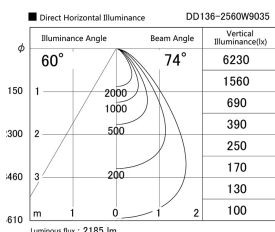

Item no. DD136-2560W9035

Series Name: Cledy versa R-G (DD136)

Installation	Recessed mount
Type	Cledy versa R-G (DD136)
Fixture wattage	23W
Beam angle	74 deg
Color Temp.	3500K
CRI	Ra>90
Luminous	2186 lm
Body	Die-cast aluminum alloy
Body finish	N/A
Trim finish	White
Reflector finish	N/A
IP Rate	IP20
Light source	COB module
Input Voltage	AC220~240V
Dimming Type	Non-Dimmable
Certificate	CE, CCC
Cut Hole	100mm