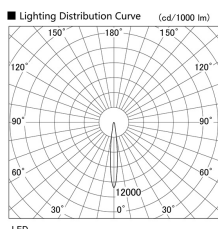

Item no. DD136-2015W9035

Series Name: Cledy versa R-G (DD136)

Installation	Recessed mount
Type	Cledy versa R-G (DD136)
Fixture wattage	20W
Beam angle	12 deg
Color Temp.	3500K
CRI	Ra>90
Luminous	1979 lm
Body	Die-cast aluminum alloy
Body finish	N/A
Trim finish	White
Reflector finish	N/A
IP Rate	IP20
Light source	COB module
Input Voltage	AC220~240V
Dimming Type	Non-Dimmable
Certificate	CE, CCC
Cut Hole	100mm