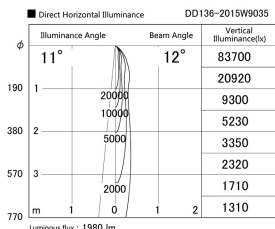

Item no. DD136-2015W9035

Series Name: Cledy versa R-G (DD136)

Installation	Recessed mount
Type	Cledy versa R-G (DD136)
Fixture wattage	20W
Beam angle	12 deg
Color Temp.	3500K
CRI	Ra>90
Luminous	1979 lm
Body	Die-cast aluminum alloy
Body finish	N/A
Trim finish	White
Reflector finish	N/A
IP Rate	IP20
Light source	COB module
Input Voltage	AC220~240V
Dimming Type	Non-Dimmable
Certificate	CE, CCC
Cut Hole	100mm