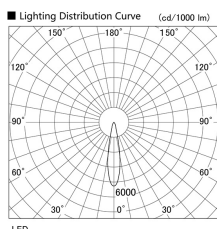

Item no. DD136-2020W9035

Series Name: Cledy versa R-G (DD136)

| | |
|------------------|-------------------------|
| Installation | Recessed mount |
| Type | Cledy versa R-G (DD136) |
| Fixture wattage | 20W |
| Beam angle | 21 deg |
| Color Temp. | 3500K |
| CRI | Ra>90 |
| Luminous | 2012 lm |
| Body | Die-cast aluminum alloy |
| Body finish | N/A |
| Trim finish | White |
| Reflector finish | N/A |
| IP Rate | IP20 |
| Light source | COB module |
| Input Voltage | AC220~240V |
| Dimming Type | Non-Dimmable |
| Certificate | CE, CCC |
| Cut Hole | 100mm |