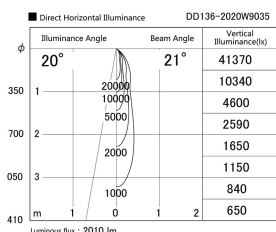

Item no. DD136-2020W9035

Series Name: Cledy versa R-G (DD136)

| | |
|------------------|-------------------------|
| Installation | Recessed mount |
| Type | Cledy versa R-G (DD136) |
| Fixture wattage | 20W |
| Beam angle | 21 deg |
| Color Temp. | 3500K |
| CRI | Ra>90 |
| Luminous | 2012 lm |
| Body | Die-cast aluminum alloy |
| Body finish | N/A |
| Trim finish | White |
| Reflector finish | N/A |
| IP Rate | IP20 |
| Light source | COB module |
| Input Voltage | AC220~240V |
| Dimming Type | Non-Dimmable |
| Certificate | CE, CCC |
| Cut Hole | 100mm |