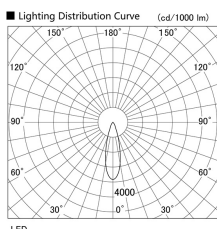

Item no. DD136-2030W9035

Series Name: Cledy versa R-G (DD136)

Installation	Recessed mount
Type	
Fixture wattage	20W
Beam angle	29 deg
Color Temp.	3500K
CRI	Ra>90
Luminous	1993 lm
Body	Die-cast aluminum alloy
Body finish	N/A
Trim finish	White
Reflector finish	N/A
IP Rate	IP20
Light source	COB module
Input Voltage	AC220~240V
Dimming Type	Non-Dimmable
Certificate	CE, CCC
Cut Hole	100mm