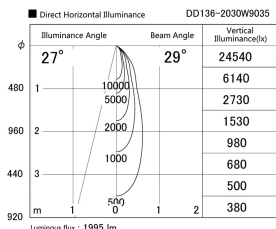

Item no. DD136-2030W9035

Series Name: Cledy versa R-G (DD136)

Installation	Recessed mount
Type	
Fixture wattage	20W
Beam angle	29 deg
Color Temp.	3500K
CRI	Ra>90
Luminous	1993 lm
Body	Die-cast aluminum alloy
Body finish	N/A
Trim finish	White
Reflector finish	N/A
IP Rate	IP20
Light source	COB module
Input Voltage	AC220~240V
Dimming Type	Non-Dimmable
Certificate	CE, CCC
Cut Hole	100mm