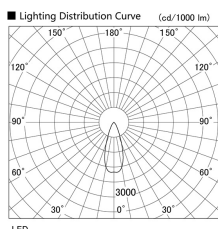

Item no. DD136-2040W9035

Series Name: Cledy versa R-G (DD136)

Installation	Recessed mount
Type	Cledy versa R-G (DD136)
Fixture wattage	20W
Beam angle	38 deg
Color Temp.	3500K
CRI	Ra>90
Luminous	1673 lm
Body	Die-cast aluminum alloy
Body finish	N/A
Trim finish	White
Reflector finish	N/A
IP Rate	IP20
Light source	COB module
Input Voltage	AC220~240V
Dimming Type	Non-Dimmable
Certificate	CE, CCC
Cut Hole	100mm