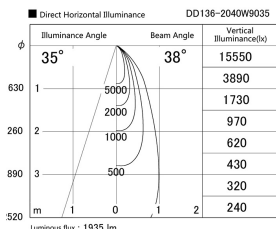

Item no. DD136-2040W9035

Series Name: Cledy versa R-G (DD136)

Installation	Recessed mount
Type	Cledy versa R-G (DD136)
Fixture wattage	20W
Beam angle	38 deg
Color Temp.	3500K
CRI	Ra>90
Luminous	1673 lm
Body	Die-cast aluminum alloy
Body finish	N/A
Trim finish	White
Reflector finish	N/A
IP Rate	IP20
Light source	COB module
Input Voltage	AC220~240V
Dimming Type	Non-Dimmable
Certificate	CE, CCC
Cut Hole	100mm