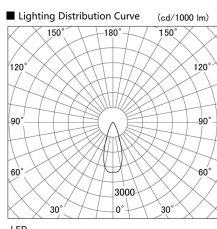

Item no. DD136-2040W9035

Series Name: Cledy versa R-G (DD136)

Installation	Recessed mount
Type	Cledy versa R-G (DD136)
Fixture wattage	20W
Beam angle	38 deg
Color Temp.	3500K
CRI	Ra>90
Luminous	1673 lm
Body	Die-cast aluminum alloy
Body finish	N/A
Trim finish	White
Reflector finish	N/A
IP Rate	IP20
Light source	COB module
Input Voltage	AC220~240V
Dimming Type	Non-Dimmable
Certificate	CE, CCC
Cut Hole	100mm