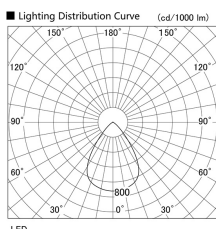

Item no. DD136-2060W9035

Series Name: Cledy versa R-G (DD136)

Installation	Recessed mount
Type	Cledy versa R-G (DD136)
Fixture wattage	20W
Beam angle	72 deg
Color Temp.	3500K
CRI	Ra>90
Luminous	1697 lm
Body	Die-cast aluminum alloy
Body finish	N/A
Trim finish	White
Reflector finish	N/A
IP Rate	IP20
Light source	COB module
Input Voltage	AC220~240V
Dimming Type	Non-Dimmable
Certificate	CE, CCC
Cut Hole	100mm