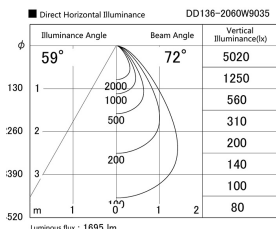

Item no. DD136-2060W9035

Series Name: Cledy versa R-G (DD136)

Installation	Recessed mount
Type	Cledy versa R-G (DD136)
Fixture wattage	20W
Beam angle	72 deg
Color Temp.	3500K
CRI	Ra>90
Luminous	1697 lm
Body	Die-cast aluminum alloy
Body finish	N/A
Trim finish	White
Reflector finish	N/A
IP Rate	IP20
Light source	COB module
Input Voltage	AC220~240V
Dimming Type	Non-Dimmable
Certificate	CE, CCC
Cut Hole	100mm