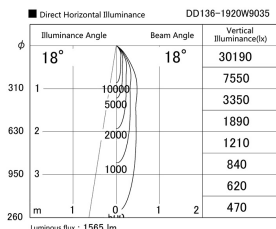

Item no. DD136-1920W9035

Series Name: Cledy versa R-G (DD136)

Installation	Recessed mount
Type	Cledy versa R-G (DD136)
Fixture wattage	18.6W
Beam angle	18 deg
Color Temp.	3500K
CRI	Ra>90
Luminous	1564 lm
Body	Die-cast aluminum alloy
Body finish	N/A
Trim finish	White
Reflector finish	N/A
IP Rate	IP20
Light source	COB module
Input Voltage	AC220~240V
Dimming Type	Non-Dimmable
Certificate	CE, CCC
Cut Hole	100mm