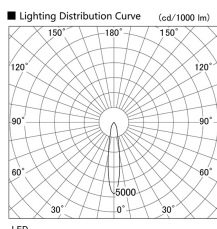

Item no. DD136-1920W9035

Series Name: Cledy versa R-G (DD136)

Installation	Recessed mount
Type	Cledy versa R-G (DD136)
Fixture wattage	18.6W
Beam angle	18 deg
Color Temp.	3500K
CRI	Ra>90
Luminous	1564 lm
Body	Die-cast aluminum alloy
Body finish	N/A
Trim finish	White
Reflector finish	N/A
IP Rate	IP20
Light source	COB module
Input Voltage	AC220~240V
Dimming Type	Non-Dimmable
Certificate	CE, CCC
Cut Hole	100mm