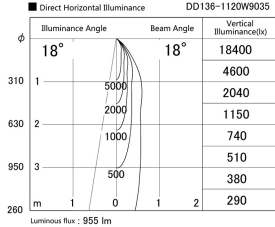

Item no. DD136-1120W9035

Series Name: Cledy versa R-G (DD136)

|                  |                         |
|------------------|-------------------------|
| Installation     | Recessed mount          |
| Type             | Cledy versa R-G (DD136) |
| Fixture wattage  | 10.5W                   |
| Beam angle       | 18 deg                  |
| Color Temp.      | 3500K                   |
| CRI              | Ra>90                   |
| Luminous         | 953 lm                  |
| Body             | Die-cast aluminum alloy |
| Body finish      | N/A                     |
| Trim finish      | White                   |
| Reflector finish | N/A                     |
| IP Rate          | IP20                    |
| Light source     | COB module              |
| Input Voltage    | AC220~240V              |
| Dimming Type     | Non-Dimmable            |
| Certificate      | CE, CCC                 |
| Cut Hole         | 100mm                   |