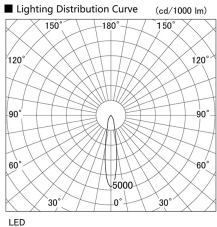

Item no. DD136-1120W9035

Series Name: Cledy versa R-G (DD136)

|                  |                         |
|------------------|-------------------------|
| Installation     | Recessed mount          |
| Type             | Cledy versa R-G (DD136) |
| Fixture wattage  | 10.5W                   |
| Beam angle       | 18 deg                  |
| Color Temp.      | 3500K                   |
| CRI              | Ra>90                   |
| Luminous         | 953 lm                  |
| Body             | Die-cast aluminum alloy |
| Body finish      | N/A                     |
| Trim finish      | White                   |
| Reflector finish | N/A                     |
| IP Rate          | IP20                    |
| Light source     | COB module              |
| Input Voltage    | AC220~240V              |
| Dimming Type     | Non-Dimmable            |
| Certificate      | CE, CCC                 |
| Cut Hole         | 100mm                   |