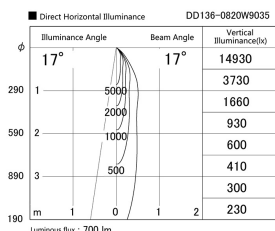

Item no. DD136-0820W9035

Series Name: Cledy versa R-G (DD136)

Installation	Recessed mount
Type	Cledy versa R-G (DD136)
Fixture wattage	7.5W
Beam angle	19 deg
Color Temp.	3500K
CRI	Ra>90
Luminous	641 lm
Body	Die-cast aluminum alloy
Body finish	N/A
Trim finish	White
Reflector finish	N/A
IP Rate	IP20
Light source	COB module
Input Voltage	AC220~240V
Dimming Type	Non-Dimmable
Certificate	CE, CCC
Cut Hole	100mm