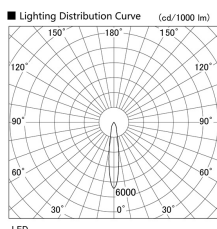

Item no. DD136-0820W9035

Series Name: Cledy versa R-G (DD136)

Installation	Recessed mount
Type	Cledy versa R-G (DD136)
Fixture wattage	7.5W
Beam angle	19 deg
Color Temp.	3500K
CRI	Ra>90
Luminous	641 lm
Body	Die-cast aluminum alloy
Body finish	N/A
Trim finish	White
Reflector finish	N/A
IP Rate	IP20
Light source	COB module
Input Voltage	AC220~240V
Dimming Type	Non-Dimmable
Certificate	CE, CCC
Cut Hole	100mm