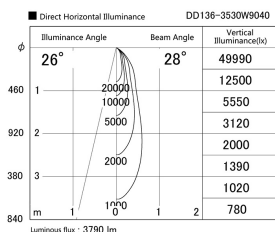

Item no. DD136-3530W9040

Series Name: Cledy versa R-G (DD136)

Installation	Recessed mount
Type	Cledy versa R-G (DD136)
Fixture wattage	36W
Beam angle	28 deg
Color Temp.	4000K
CRI	Ra>90
Luminous	3790 lm
Body	Die-cast aluminum alloy
Body finish	N/A
Trim finish	White
Reflector finish	N/A
IP Rate	IP20
Light source	COB module
Input Voltage	AC220~240V
Dimming Type	Non-Dimmable
Certificate	CE, CCC
Cut Hole	100mm