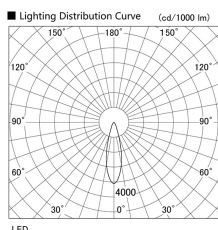

Item no. DD136-3530W9040

Series Name: Cledy versa R-G (DD136)

Installation	Recessed mount
Type	Cledy versa R-G (DD136)
Fixture wattage	36W
Beam angle	28 deg
Color Temp.	4000K
CRI	Ra>90
Luminous	3790 lm
Body	Die-cast aluminum alloy
Body finish	N/A
Trim finish	White
Reflector finish	N/A
IP Rate	IP20
Light source	COB module
Input Voltage	AC220~240V
Dimming Type	Non-Dimmable
Certificate	CE, CCC
Cut Hole	100mm