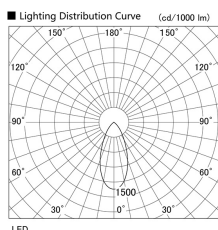

Item no. DD136-3540W9040

Series Name: Cledy versa R-G (DD136)

Installation	Recessed mount
Type	Cledy versa R-G (DD136)
Fixture wattage	36W
Beam angle	46 deg
Color Temp.	4000K
CRI	Ra>90
Luminous	3559 lm
Body	Die-cast aluminum alloy
Body finish	N/A
Trim finish	White
Reflector finish	N/A
IP Rate	IP20
Light source	COB module
Input Voltage	AC220~240V
Dimming Type	Non-Dimmable
Certificate	CE, CCC
Cut Hole	100mm