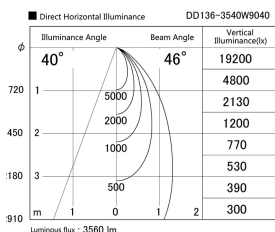

Item no. DD136-3540W9040

Series Name: Cledy versa R-G (DD136)

Installation	Recessed mount
Type	Cledy versa R-G (DD136)
Fixture wattage	36W
Beam angle	46 deg
Color Temp.	4000K
CRI	Ra>90
Luminous	3559 lm
Body	Die-cast aluminum alloy
Body finish	N/A
Trim finish	White
Reflector finish	N/A
IP Rate	IP20
Light source	COB module
Input Voltage	AC220~240V
Dimming Type	Non-Dimmable
Certificate	CE, CCC
Cut Hole	100mm