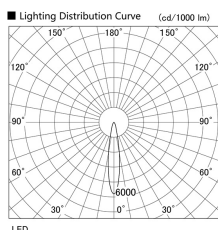

Item no. DD136-2820W9040

Series Name: Cledy versa R-G (DD136)

Installation	Recessed mount
Type	Cledy versa R-G (DD136)
Fixture wattage	28W
Beam angle	18 deg
Color Temp.	4000K
CRI	Ra>90
Luminous	3061 lm
Body	Die-cast aluminum alloy
Body finish	N/A
Trim finish	White
Reflector finish	N/A
IP Rate	IP20
Light source	COB module
Input Voltage	AC220~240V
Dimming Type	Non-Dimmable
Certificate	CE, CCC
Cut Hole	100mm