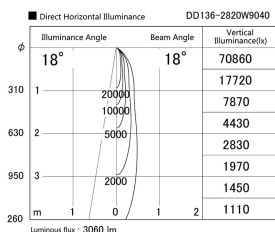

Item no. DD136-2820W9040

Series Name: Cledy versa R-G (DD136)

Installation	Recessed mount
Type	Cledy versa R-G (DD136)
Fixture wattage	28W
Beam angle	18 deg
Color Temp.	4000K
CRI	Ra>90
Luminous	3061 lm
Body	Die-cast aluminum alloy
Body finish	N/A
Trim finish	White
Reflector finish	N/A
IP Rate	IP20
Light source	COB module
Input Voltage	AC220~240V
Dimming Type	Non-Dimmable
Certificate	CE, CCC
Cut Hole	100mm