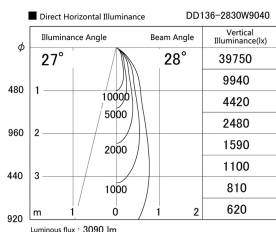

Item no. DD136-2830W9040

Series Name: Cledy versa R-G (DD136)

Installation	Recessed mount
Type	Cledy versa R-G (DD136)
Fixture wattage	28W
Beam angle	28 deg
Color Temp.	4000K
CRI	Ra>90
Luminous	3088 lm
Body	Die-cast aluminum alloy
Body finish	N/A
Trim finish	White
Reflector finish	N/A
IP Rate	IP20
Light source	COB module
Input Voltage	AC220~240V
Dimming Type	Non-Dimmable
Certificate	CE, CCC
Cut Hole	100mm