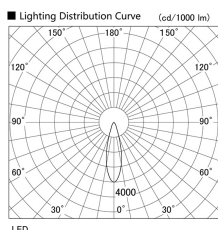

Item no. DD136-2830W9040

Series Name: Cledy versa R-G (DD136)

Installation	Recessed mount
Type	Cledy versa R-G (DD136)
Fixture wattage	28W
Beam angle	28 deg
Color Temp.	4000K
CRI	Ra>90
Luminous	3088 lm
Body	Die-cast aluminum alloy
Body finish	N/A
Trim finish	White
Reflector finish	N/A
IP Rate	IP20
Light source	COB module
Input Voltage	AC220~240V
Dimming Type	Non-Dimmable
Certificate	CE, CCC
Cut Hole	100mm