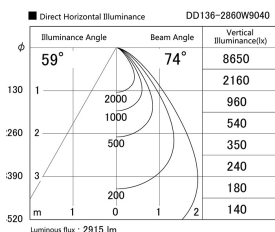

Item no. DD136-2860W9040

Series Name: Cledy versa R-G (DD136)

Installation	Recessed mount
Type	Cledy versa R-G (DD136)
Fixture wattage	28W
Beam angle	74 deg
Color Temp.	4000K
CRI	Ra>90
Luminous	2915 lm
Body	Die-cast aluminum alloy
Body finish	N/A
Trim finish	White
Reflector finish	N/A
IP Rate	IP20
Light source	COB module
Input Voltage	AC220~240V
Dimming Type	Non-Dimmable
Certificate	CE, CCC
Cut Hole	100mm