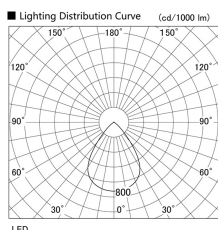

Item no. DD136-2860W9040

Series Name: Cledy versa R-G (DD136)

Installation	Recessed mount
Type	Cledy versa R-G (DD136)
Fixture wattage	28W
Beam angle	74 deg
Color Temp.	4000K
CRI	Ra>90
Luminous	2915 lm
Body	Die-cast aluminum alloy
Body finish	N/A
Trim finish	White
Reflector finish	N/A
IP Rate	IP20
Light source	COB module
Input Voltage	AC220~240V
Dimming Type	Non-Dimmable
Certificate	CE, CCC
Cut Hole	100mm