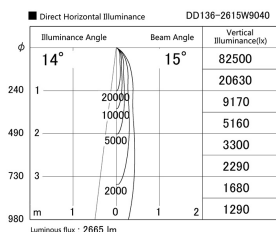

Item no. DD136-2615W9040

Series Name: Cledy versa R-G (DD136)

Installation	Recessed mount
Type	Cledy versa R-G (DD136)
Fixture wattage	23W
Beam angle	15 deg
Color Temp.	4000K
CRI	Ra>90
Luminous	2665 lm
Body	Die-cast aluminum alloy
Body finish	N/A
Trim finish	White
Reflector finish	N/A
IP Rate	IP20
Light source	COB module
Input Voltage	AC220~240V
Dimming Type	Non-Dimmable
Certificate	CE, CCC
Cut Hole	100mm