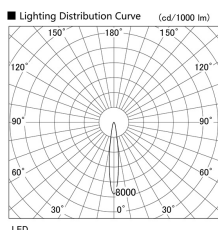

Item no. DD136-2615W9040

Series Name: Cledy versa R-G (DD136)

Installation	Recessed mount
Type	Cledy versa R-G (DD136)
Fixture wattage	23W
Beam angle	15 deg
Color Temp.	4000K
CRI	Ra>90
Luminous	2665 lm
Body	Die-cast aluminum alloy
Body finish	N/A
Trim finish	White
Reflector finish	N/A
IP Rate	IP20
Light source	COB module
Input Voltage	AC220~240V
Dimming Type	Non-Dimmable
Certificate	CE, CCC
Cut Hole	100mm