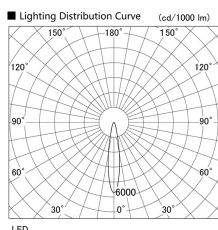

Item no. DD136-2620W9040

Series Name: Cledy versa R-G (DD136)

Installation	Recessed mount
Type	Cledy versa R-G (DD136)
Fixture wattage	23W
Beam angle	18 deg
Color Temp.	4000K
CRI	Ra>90
Luminous	2694 lm
Body	Die-cast aluminum alloy
Body finish	N/A
Trim finish	White
Reflector finish	N/A
IP Rate	IP20
Light source	COB module
Input Voltage	AC220~240V
Dimming Type	Non-Dimmable
Certificate	CE, CCC
Cut Hole	100mm