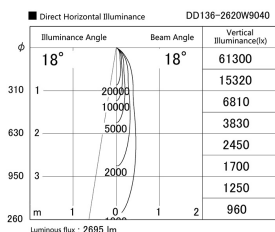

Item no. DD136-2620W9040

Series Name: Cledy versa R-G (DD136)

Installation	Recessed mount
Type	Cledy versa R-G (DD136)
Fixture wattage	23W
Beam angle	18 deg
Color Temp.	4000K
CRI	Ra>90
Luminous	2694 lm
Body	Die-cast aluminum alloy
Body finish	N/A
Trim finish	White
Reflector finish	N/A
IP Rate	IP20
Light source	COB module
Input Voltage	AC220~240V
Dimming Type	Non-Dimmable
Certificate	CE, CCC
Cut Hole	100mm