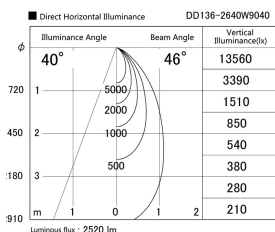

Item no. DD136-2640W9040

Series Name: Cledy versa R-G (DD136)

Installation	Recessed mount
Type	Cledy versa R-G (DD136)
Fixture wattage	23W
Beam angle	43 deg
Color Temp.	4000K
CRI	Ra>90
Luminous	2519 lm
Body	Die-cast aluminum alloy
Body finish	N/A
Trim finish	White
Reflector finish	N/A
IP Rate	IP20
Light source	COB module
Input Voltage	AC220~240V
Dimming Type	Non-Dimmable
Certificate	CE, CCC
Cut Hole	100mm