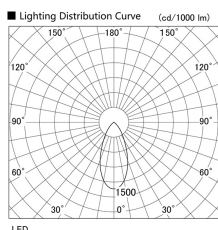

Item no. DD136-2640W9040

Series Name: Cledy versa R-G (DD136)

Installation	Recessed mount
Type	Cledy versa R-G (DD136)
Fixture wattage	23W
Beam angle	43 deg
Color Temp.	4000K
CRI	Ra>90
Luminous	2519 lm
Body	Die-cast aluminum alloy
Body finish	N/A
Trim finish	White
Reflector finish	N/A
IP Rate	IP20
Light source	COB module
Input Voltage	AC220~240V
Dimming Type	Non-Dimmable
Certificate	CE, CCC
Cut Hole	100mm