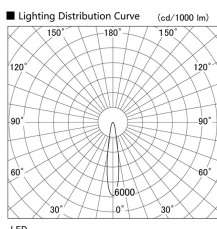

Item no. DD136-2515W9040

Series Name: Cledy versa R-G (DD136)

Installation	Recessed mount
Type	Cledy versa R-G (DD136)
Fixture wattage	23W
Beam angle	15 deg
Color Temp.	4000K
CRI	Ra>90
Luminous	2665 lm
Body	Die-cast aluminum alloy
Body finish	N/A
Trim finish	White
Reflector finish	N/A
IP Rate	IP20
Light source	COB module
Input Voltage	AC220~240V
Dimming Type	Non-Dimmable
Certificate	CE, CCC
Cut Hole	100mm