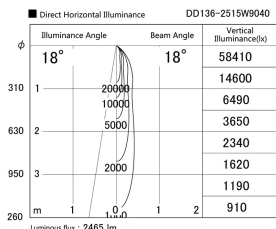

Item no. DD136-2515W9040

Series Name: Cledy versa R-G (DD136)

Installation	Recessed mount
Type	Cledy versa R-G (DD136)
Fixture wattage	23W
Beam angle	15 deg
Color Temp.	4000K
CRI	Ra>90
Luminous	2665 lm
Body	Die-cast aluminum alloy
Body finish	N/A
Trim finish	White
Reflector finish	N/A
IP Rate	IP20
Light source	COB module
Input Voltage	AC220~240V
Dimming Type	Non-Dimmable
Certificate	CE, CCC
Cut Hole	100mm