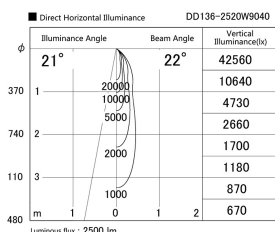

Item no. DD136-2520W9040

Series Name: Cledy versa R-G (DD136)

Installation	Recessed mount
Type	Cledy versa R-G (DD136)
Fixture wattage	23W
Beam angle	18 deg
Color Temp.	4000K
CRI	Ra>90
Luminous	2694 lm
Body	Die-cast aluminum alloy
Body finish	N/A
Trim finish	White
Reflector finish	N/A
IP Rate	IP20
Light source	COB module
Input Voltage	AC220~240V
Dimming Type	Non-Dimmable
Certificate	CE, CCC
Cut Hole	100mm