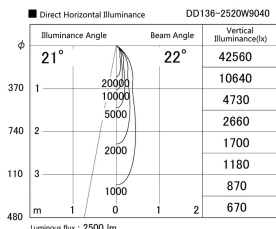

Item no. DD136-2520W9040

Series Name: Cledy versa R-G (DD136)

Installation	Recessed mount
Type	
Fixture wattage	23W
Beam angle	18 deg
Color Temp.	4000K
CRI	Ra>90
Luminous	2694 lm
Body	Die-cast aluminum alloy
Body finish	N/A
Trim finish	White
Reflector finish	N/A
IP Rate	IP20
Light source	COB module
Input Voltage	AC220~240V
Dimming Type	Non-Dimmable
Certificate	CE, CCC
Cut Hole	100mm