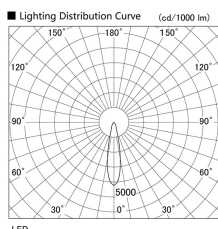

Item no. DD136-2520W9040

Series Name: Cledy versa R-G (DD136)

Installation	Recessed mount
Type	Cledy versa R-G (DD136)
Fixture wattage	23W
Beam angle	18 deg
Color Temp.	4000K
CRI	Ra>90
Luminous	2694 lm
Body	Die-cast aluminum alloy
Body finish	N/A
Trim finish	White
Reflector finish	N/A
IP Rate	IP20
Light source	COB module
Input Voltage	AC220~240V
Dimming Type	Non-Dimmable
Certificate	CE, CCC
Cut Hole	100mm