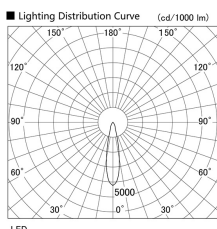

Item no. DD136-2520W9040

Series Name: Cledy versa R-G (DD136)

Installation	Recessed mount
Type	
Fixture wattage	23W
Beam angle	18 deg
Color Temp.	4000K
CRI	Ra>90
Luminous	2694 lm
Body	Die-cast aluminum alloy
Body finish	N/A
Trim finish	White
Reflector finish	N/A
IP Rate	IP20
Light source	COB module
Input Voltage	AC220~240V
Dimming Type	Non-Dimmable
Certificate	CE, CCC
Cut Hole	100mm