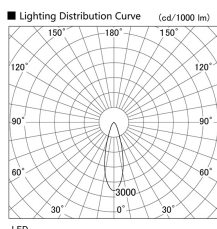

Item no. DD136-2530W9040

Series Name: Cledy versa R-G (DD136)

Installation	Recessed mount
Type	Cledy versa R-G (DD136)
Fixture wattage	23W
Beam angle	28 deg
Color Temp.	4000K
CRI	Ra>90
Luminous	2701 lm
Body	Die-cast aluminum alloy
Body finish	N/A
Trim finish	White
Reflector finish	N/A
IP Rate	IP20
Light source	COB module
Input Voltage	AC220~240V
Dimming Type	Non-Dimmable
Certificate	CE, CCC
Cut Hole	100mm