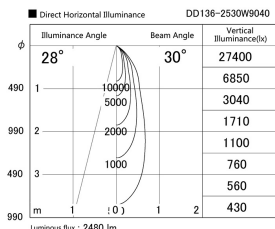

Item no. DD136-2530W9040

Series Name: Cledy versa R-G (DD136)

Installation	Recessed mount
Type	Cledy versa R-G (DD136)
Fixture wattage	23W
Beam angle	28 deg
Color Temp.	4000K
CRI	Ra>90
Luminous	2701 lm
Body	Die-cast aluminum alloy
Body finish	N/A
Trim finish	White
Reflector finish	N/A
IP Rate	IP20
Light source	COB module
Input Voltage	AC220~240V
Dimming Type	Non-Dimmable
Certificate	CE, CCC
Cut Hole	100mm