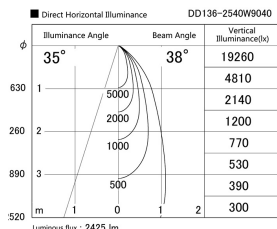

Item no. DD136-2540W9040

Series Name: Cledy versa R-G (DD136)

Installation	Recessed mount
Type	Cledy versa R-G (DD136)
Fixture wattage	23W
Beam angle	43 deg
Color Temp.	4000K
CRI	Ra>90
Luminous	2519 lm
Body	Die-cast aluminum alloy
Body finish	N/A
Trim finish	White
Reflector finish	N/A
IP Rate	IP20
Light source	COB module
Input Voltage	AC220~240V
Dimming Type	Non-Dimmable
Certificate	CE, CCC
Cut Hole	100mm