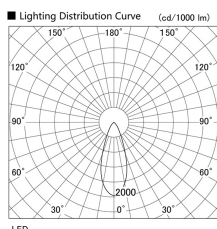

Item no. DD136-2540W9040

Series Name: Cledy versa R-G (DD136)

Installation	Recessed mount
Type	Cledy versa R-G (DD136)
Fixture wattage	23W
Beam angle	43 deg
Color Temp.	4000K
CRI	Ra>90
Luminous	2519 lm
Body	Die-cast aluminum alloy
Body finish	N/A
Trim finish	White
Reflector finish	N/A
IP Rate	IP20
Light source	COB module
Input Voltage	AC220~240V
Dimming Type	Non-Dimmable
Certificate	CE, CCC
Cut Hole	100mm